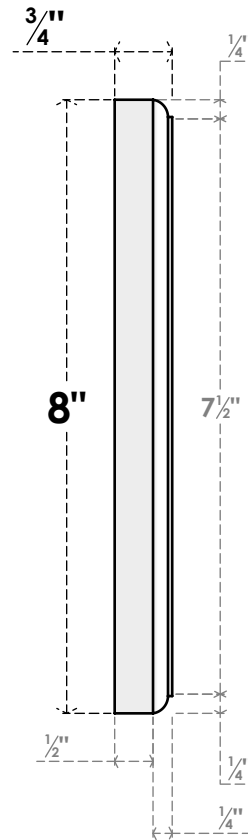

ROSP080X080X075SDG05

8"W X 8"H X 3/4"P STANDARD SEDGWICK ROSETTE WITH ROUNDED EDGE,
ARCHITECTURAL GRADE PVC

FRONT

SIDE

EKENA MILLWORK
2300 WEST MAIN ST.
CLARKSVILLE, TX 75426
TOLL FREE: 866-607-0453
WWW.EKENAMILLWORK.COM

NOTES

1. INSTALLATION TO BE COMPLETED IN ACCORDANCE WITH MANUFACTURER'S SPECIFICATIONS.
2. DRAWING MAY NOT BE TO SCALE
3. THIS DRAWING IS INTENDED FOR DESIGN AND PLANNING PURPOSES ONLY.
4. ALL INFORMATION CONTAINED HEREIN WAS CURRENT AT THE TIME OF DEVELOPMENT BUT MUST BE REVIEWED AND APPROVED BY THE PRODUCT MANUFACTURER TO BE CONSIDERED ACCURATE.
5. ARCHITECTURAL GRADE PVC PRODUCTS ARE MADE FROM EXPANDED CELLULAR PVC AND COME NATURALLY WHITE BUT MAY BE PAINTED