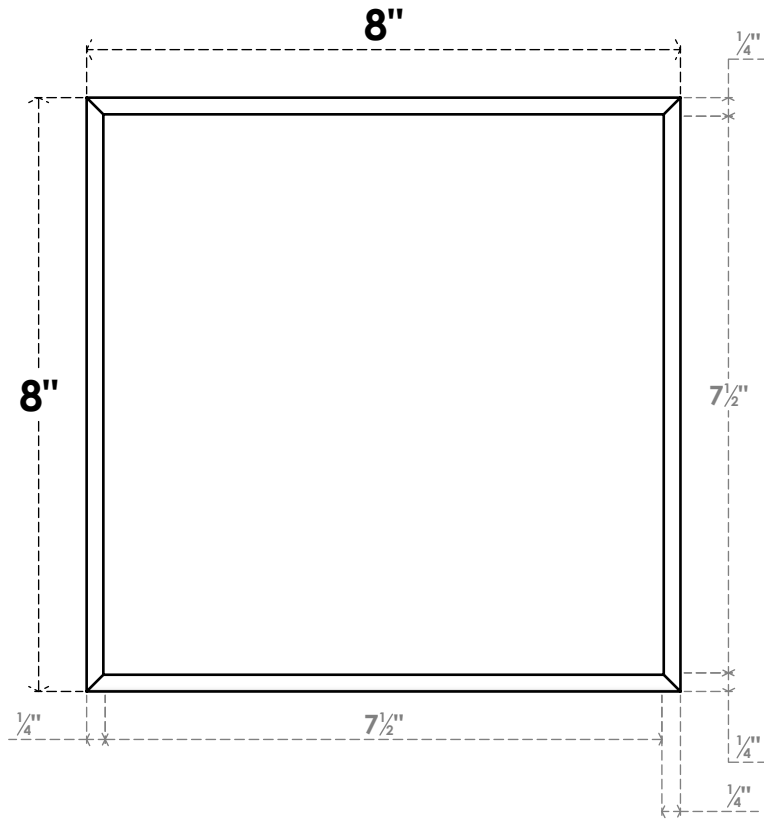

ROSP080X080X075SDG05

8"W X 8"H X 3/4"P STANDARD SEDGWICK ROSETTE WITH ROUNDED EDGE,
ARCHITECTURAL GRADE PVC

FRONT

SIDE

EKENA MILLWORK
2300 WEST MAIN ST.
CLARKSVILLE, TX 75426
TOLL FREE: 866-607-0453
WWW.EKENAMILLWORK.COM